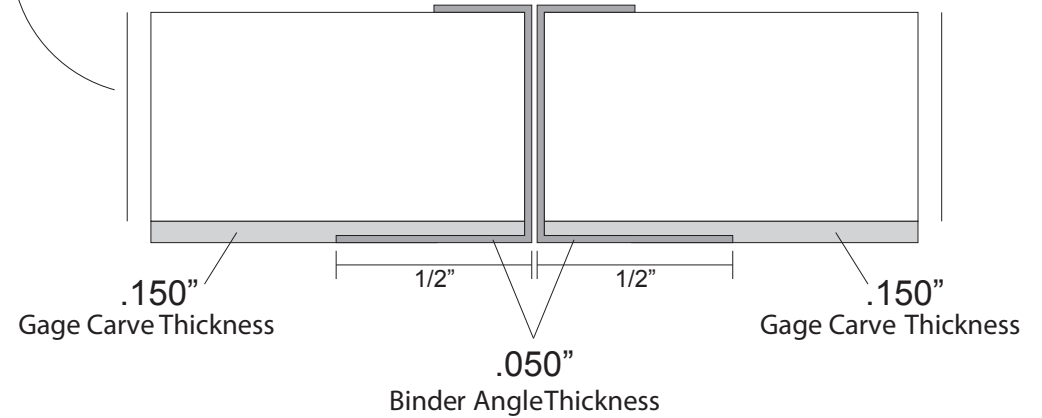

GageCarve® Elevator Door Detail

Dimension
To be provided

Binder Angle Detail

GAGE
ARCHITECTURAL PRODUCTS®

800-786-4243 ■ gagecorp.net