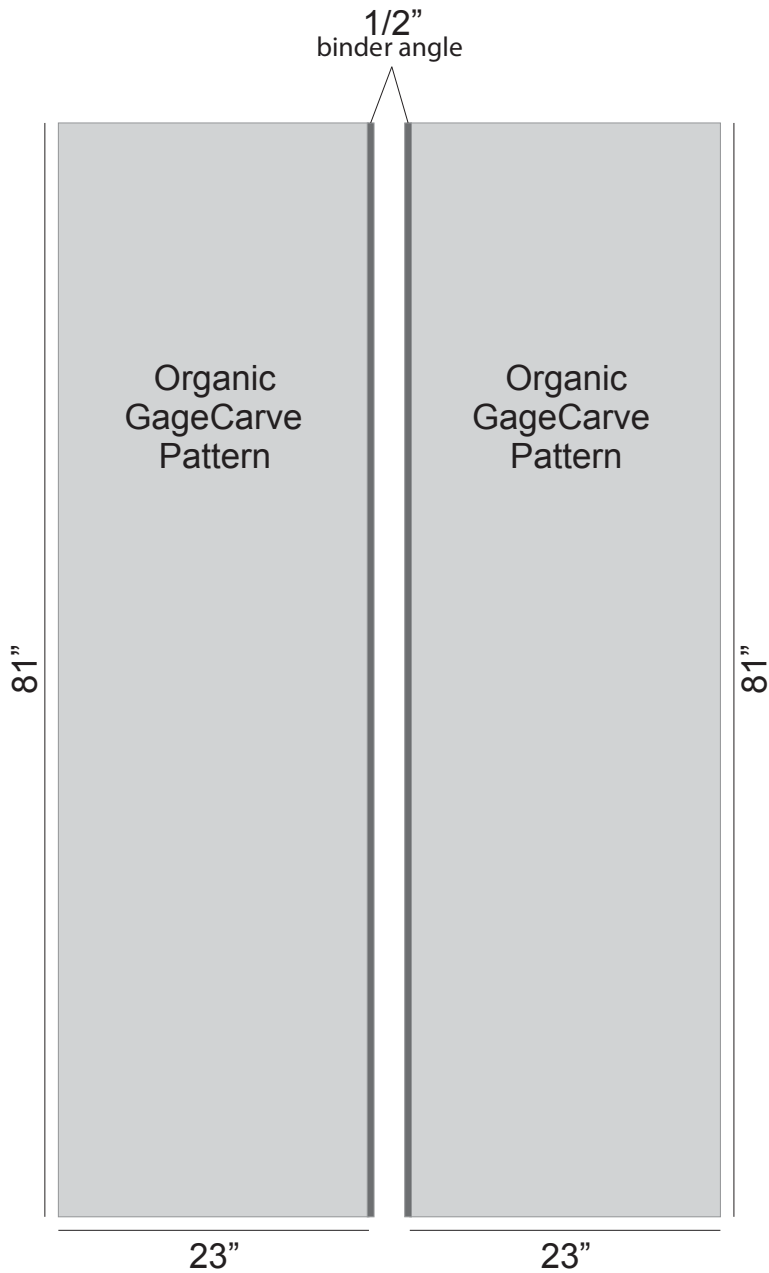

GageCarve® Elevator Door Detail

Dimension
To be provided

Binder Angle Detail

GAGE
ARCHITECTURAL PRODUCTS®

800-786-4243 ■ gagecorp.net